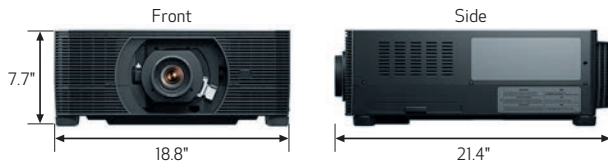

SPECIFICATIONS

PROJECTION SYSTEM	
Imaging Device	0.74" LCOS Panel x3
Aspect Ratio	17:9 Approx.
Native Resolution	4096 x 2160
Brightness	4K6020Z: 6000 / 3600 / 2400 Lumens^{1,2} 4K5020Z: 5000 / 3000 / 2000 Lumens^{1,2}
Contrast	4K6020Z: 22,000:1 (Dynamic Contrast function) / 4000:1 (Native)³ 4K5020Z: 20,000:1 (Dynamic Contrast function) / 3600:1 (Native)³
Image Size	40 – 600" (4096 x 2160)⁴
Digital Keystone	V: ±20°, H: ±20°
F Number, Focal Length	F2.1 – 2.4, f=22.6 – 39.79mm⁴
Uniformity	80%^{4,5}
Zoom Ratio	1.76x⁴
Throw Ratio	1.34 – 2.35:1⁴
Focus	Powered⁴
Lens Shift	V: ±73%, H: ±11% (powered)⁴
LIGHT SOURCE	
Type	Blue laser diode / Yellow phosphor
Life	20,000 hours⁶
IMAGE ADJUSTMENTS	
Image Mode	Standard / Presentation / Dynamic / Photo/sRGB / Video / DICOM SIM⁷ / User 1 – 5
Color Adjustment	Color Level, Color Balance, Color Temperature, Gain (R,G,B), Offset (R,G,B)
Screen Color Correction	Normal / Greenboard / Adjust (custom)
Mounting	Omnidirectional⁸
Adjustable Feet	Four locations at bottom. Extension length = 14.6mm, maximum angle of inclination: ±8°

DIMENSIONS