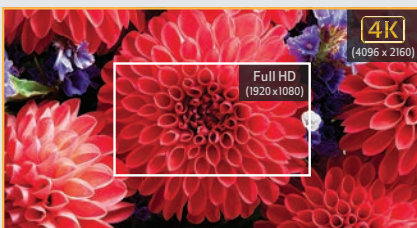

4K DCI (4096 X 2160) RESOLUTION

Eye-opening 4K resolution produces incredibly detailed, high-impact images that are significantly sharper and more true-to-life than lower resolutions. At 4096 x 2160, Canon's 4K resolution generates a bigger, richer picture made up of more than 8.8 million pixels.